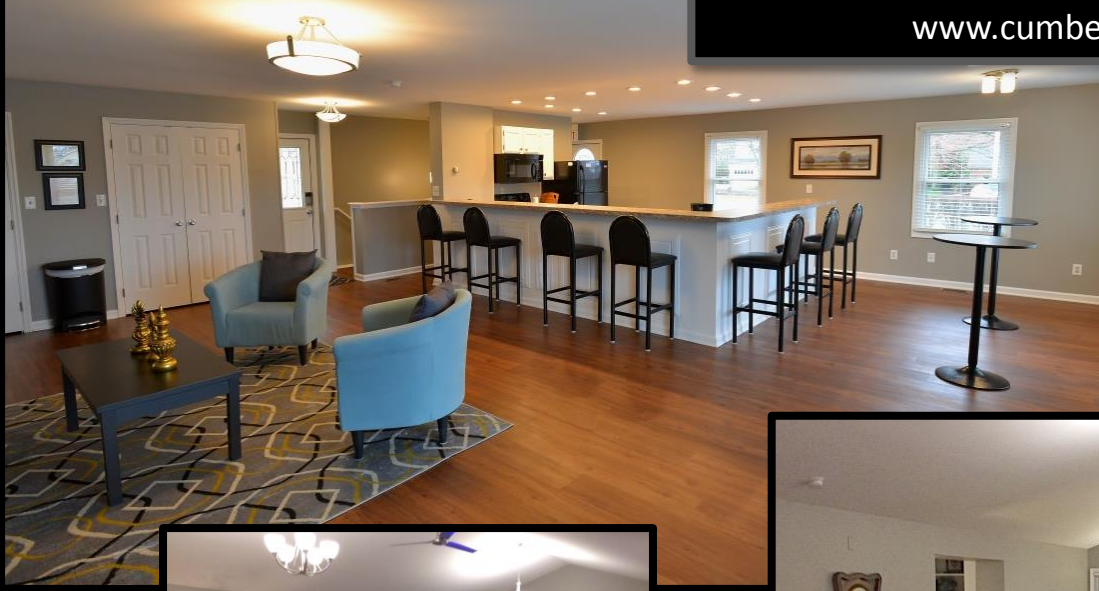

CUMBERLAND HILL CLUBHOUSE

www.cumberlandhillpool.com

- 3 4ft round tables
- 6 6ft long rectangular folding tables
- 16 banquet & 20 folding chairs
- Countertop with 7 barstools
- 73" HDTV with HD cable
- Wi-Fi
- Full kitchen
- Restrooms located downstairs