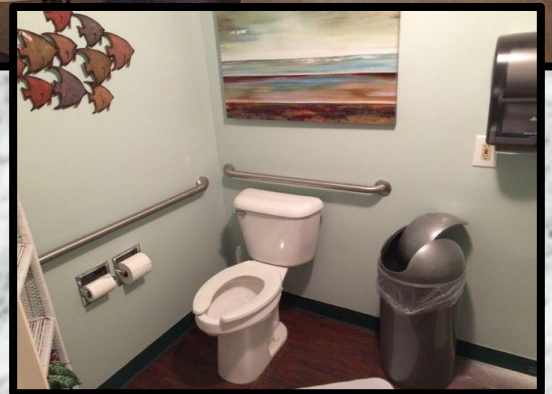

CUMBERLAND HILL CLUBHOUSE

www.cumberlandhillpool.com

- 3 4ft round tables
- 6 6ft long rectangular folding tables
- 16 banquet & 20 folding chairs
- Countertop with 7 barstools
- 73" HDTV with HD cable
- Wi-Fi
- Full kitchen
- Restrooms located downstairs